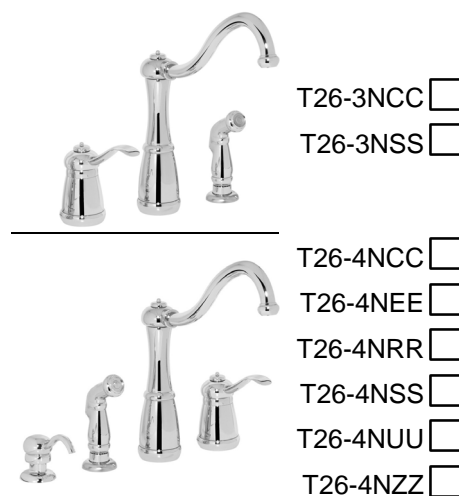

Highlights

- Coordinating Side Spray Matches Finish and Design of the Faucet
- High-Arc Decorative Spout
- Solid Brass Construction

Code Compliance

Price Pfister products are designed and manufactured in compliance with the following standards and codes:

- IAPMO certified
- ASME A112.18.1
- CSA B125 certified
- ANSI A117.1 (Lever handles only)

26 Series Marielle™

Kitchen Faucet

Single Control
3 or 4-Hole Installation
Ceramic Disc Valve

Finishes	T26-3NCC	T26-3NSS	T26-4NCC	T26-4NEE	T26-4NRR	T26-4NSS	T26-4NUU	T26-4NZZ
Rustic Bronze							X	
Rustic Pewter				X				
Polished Chrome	X	X						
Stainless Steel		X				X		
Antique Copper					X			
Oil Rubbed Bronze								X

Features	T26-3NCC	T26-3NSS	T26-4NCC	T26-4NEE	T26-4NRR	T26-4NSS	T26-4NUU	T26-4NZZ
Soap/Lotion Dispenser Included			X	X	X	X	X	X
Flexible Stainless Steel Connections	X	X	X	X	X	X	X	X
Quick Connect Installation	X	X	X	X	X	X	X	X
Lever Handle	X	X	X	X	X	X	X	X
Up to 2½" of Deck Clearance	X	X	X	X	X	X	X	X
3-Hole Installation	X	X						
4-Hole Installation			X	X	X	X	X	X
Includes Matching Side Spray	X	X	X	X	X	X	X	X
Quick Connect Side Spray	X	X	X	X	X	X	X	X
Single Control Ceramic Disc Valve	X	X	X	X	X	X	X	X
Step-By-Step Installation Instructions	X	X	X	X	X	X	X	X
Pforever Warranty®	X	X	X	X	X	X	X	X