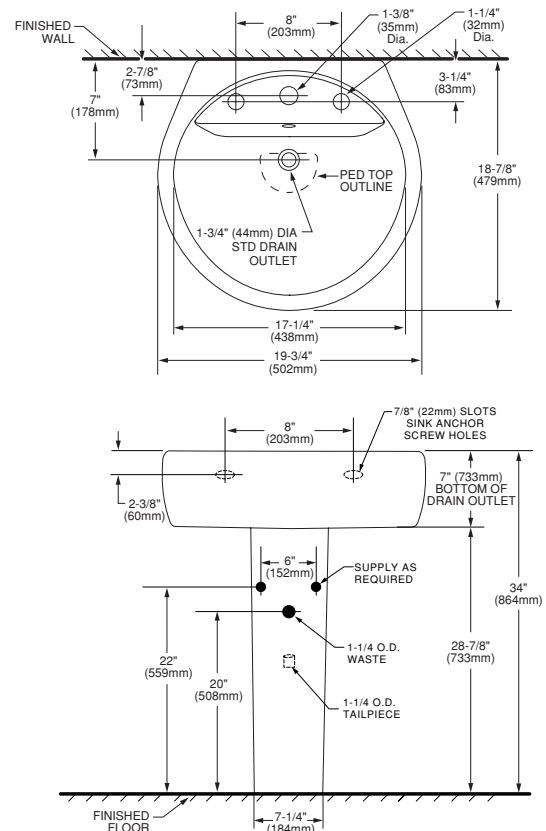

Kit Components:

- 20228** Lavatory slab with faucet holes on 8" (203mm) centers (for spread lavatory faucet only)
- 21220** Pedestal base only

Nominal Overall Dimensions:

19-3/4" x 18-7/8" x 34" (502 x 479 x 864mm)
Open pedestal back

Bowl Inside Dimensions:

17-1/4" (438mm) wide
12-3/4" (324mm) front to back
4-3/4" (121mm) depth

Fixture Dimensions conform to ANSI Standard
A112.19.2M

Shown with Chipperfield widespread faucet (5120.801)

To Be Specified

- Color: White only
- Faucet:
- Faucet Finish:
- Supplies:
- 1-1/4" Trap:
- Nipple:

NOTES:

- ★ DIMENSIONS SHOWN FOR LOCATION OF SUPPLIES AND "P" TRAP ARE SUGGESTED.
- FOR REINFORCEMENT ONLY. TAKE ACTUAL DIMENSIONS FROM FIXTURE. SLAB/PEDESTAL ANCHORS AND MOUNTING FEATURES TO BE FURNISHED BY OTHERS. PROVIDE SUITABLE REINFORCEMENT FOR ALL WALL SUPPORTS. FITTINGS NOT INCLUDED AND MUST BE ORDERED SEPARATELY. INSTALLATION INSTRUCTIONS SUPPLIED WITH LAVATORY.

IMPORTANT: Dimensions of fixtures are nominal and may vary within the range "P" tolerances established by ANSI Standard A112.19.2M. These measurements are subject to change or cancellation. No responsibility is assumed for use of superseded or voided pages.