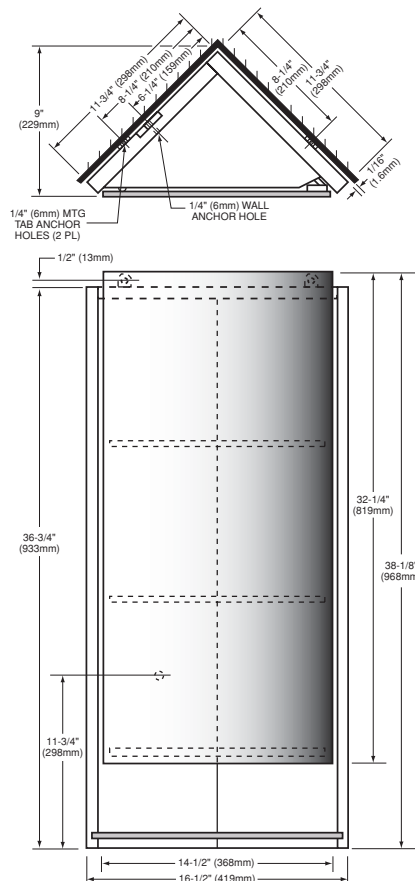

NOVELLA MIRRORED CABINET, MODEL 89610

- Wall-mounted corner cabinet unit with mirror front and interior mirror door
- Cherry wood construction, design-matched to complement Novella Corner Lavatory, Kit# 89690
- Frosted glass toiletries shelves
- No electrical options available
- Mirror opens left to right
- Spacing height clearance for mirror above lavatory is dependent on height of faucet to be used
- Made in Canada

Nominal Overall Dimensions:

11-3/4" x 11-3/4" x 38-1/8" (298 x 298 x 968mm)

NOTES:

- ★ DIMENSIONS SHOWN FOR CABINET MOUNTING HEIGHT ARE SUGGESTED. MOUNTING BRACKETS AND HARDWARE SUPPLIED WITH CABINET. PROVIDE SUITABLE REINFORCEMENT FOR ALL WALL SUPPORTS. INSTALLATION INSTRUCTIONS SUPPLIED WITH CABINET. REQUIRES INSTALLATION OF ELECTRICAL RECEPTACLE WITH GFCI. These measurements are subject to change or cancellation. No responsibility is assumed for use of superseded or voided pages.