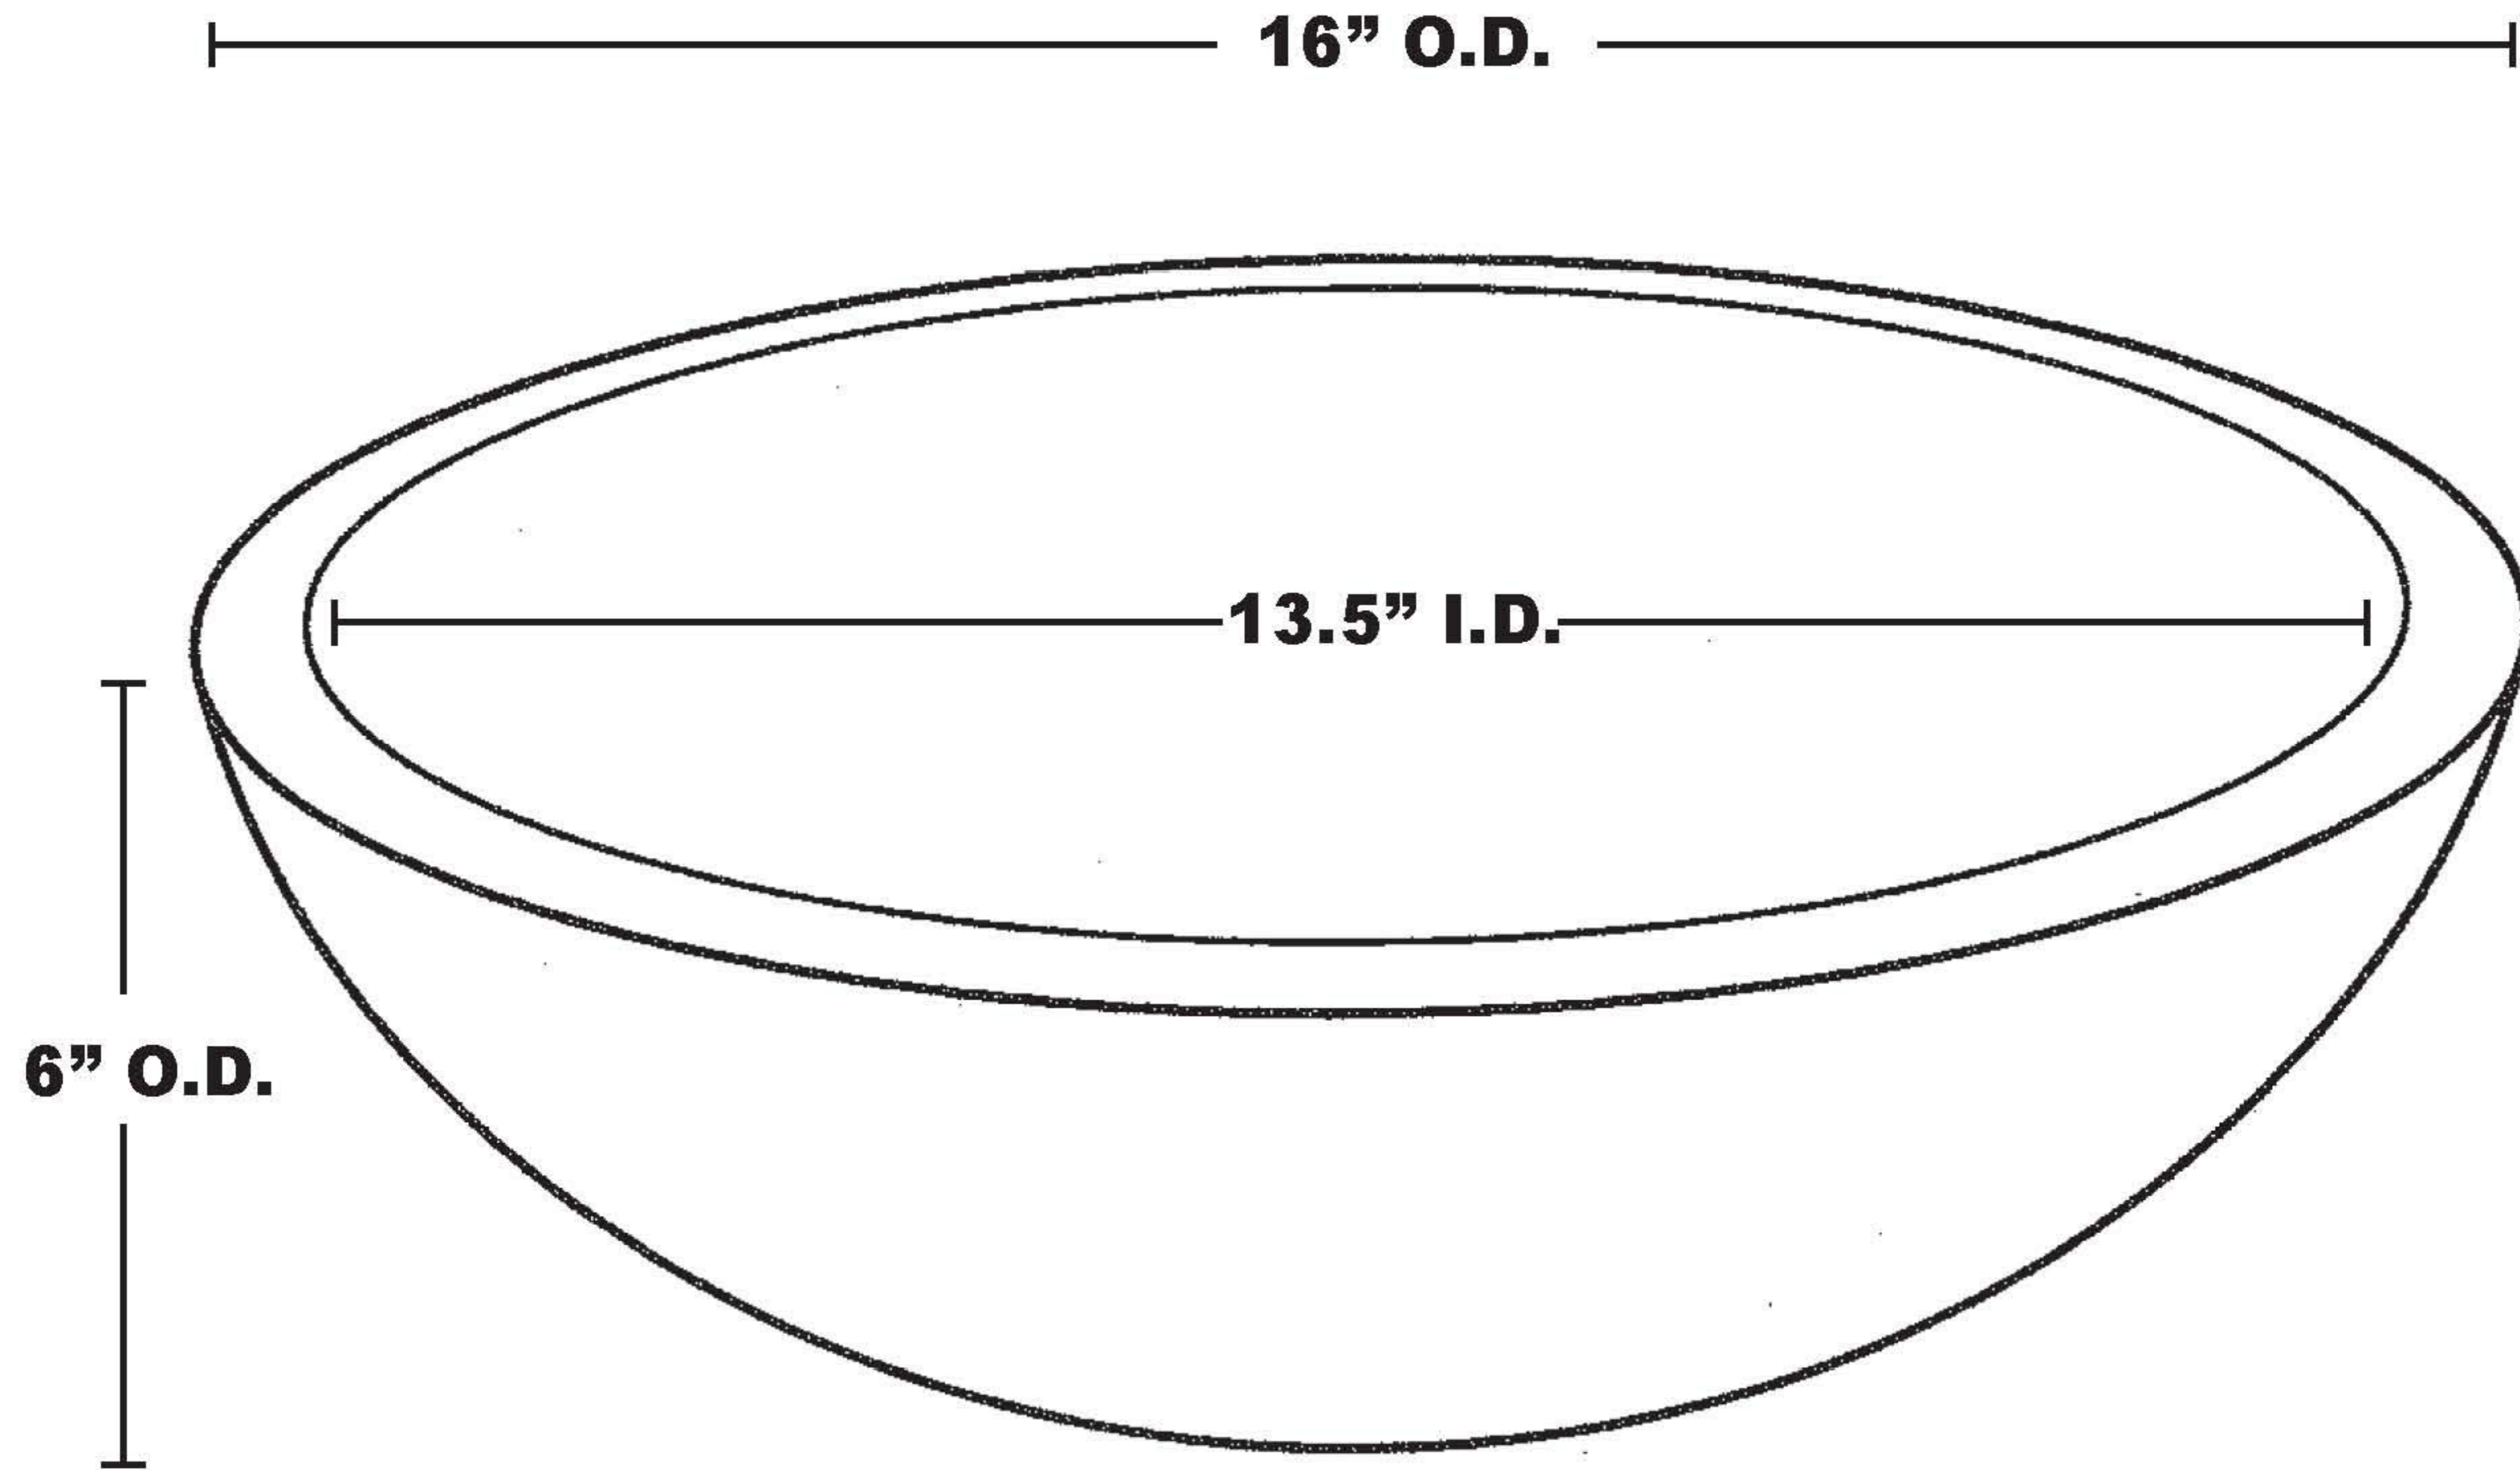

# BF C14

## Copper Vessel Double Wall

Drain Size:1.62"