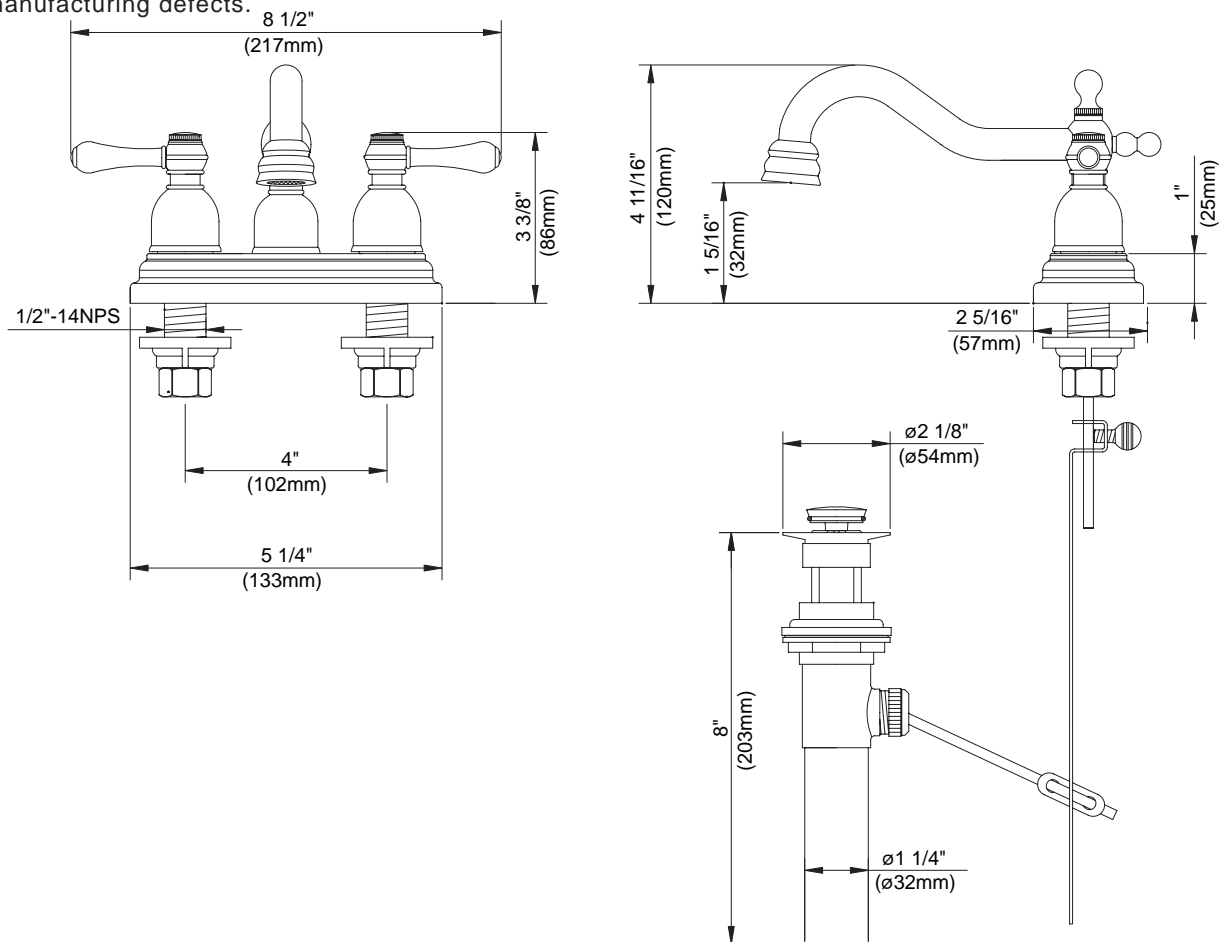

Warranty

Danze faucets are covered by a manufacturer's limited "lifetime" warranty for manufacturing defects.