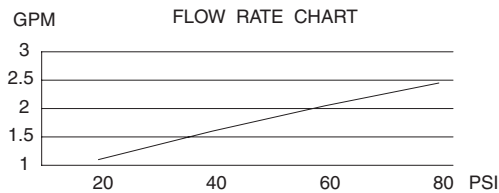

TWO HANDLE CENTERSET LAVATORY FAUCET

Description

- 2 handle with all brass pop-up drain assembly
- Brass tubular spout

Flow & Valving

- See Chart

Standards

- ASME A112.18.1
- CSA B125
- NSF 61-9
- Listed IAPMO/UPC
- Energy policy act of 1992
- ADA Accessibility Guidelines for Buildings and Facilities - 4.27.4 Controls and Mechanisms

Available Colors & Finish

- Chrome
- Antique Copper (AC)
- Brushed Nickel (BN)
- Satin Black (BS)
- Polished Brass (PBV)
- Polished Nickel (PNV)
- Oil Rub Bronze (RB)

Warranty

Danze faucets are covered by a manufacturer's limited "lifetime" warranty for manufacturing defects.

Specific Features: _____ Submitted Model No.: _____