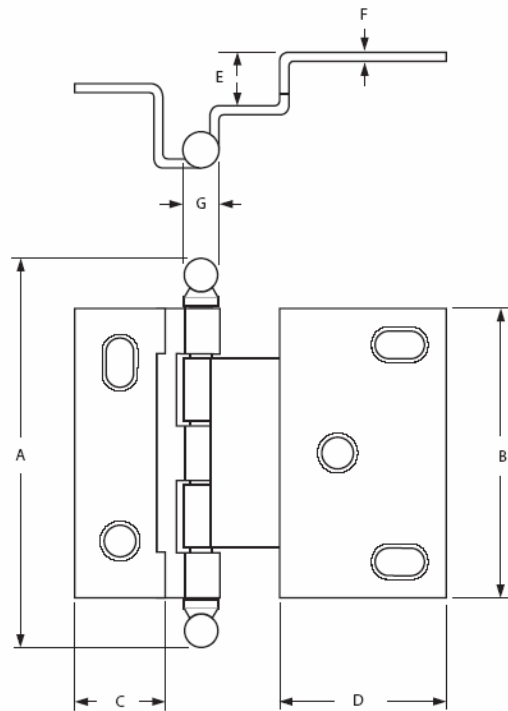

presented by

drawing provided by Classic Brass, LLC

A	Overall Height:	2-9/16"
B	Leaf Height:	2"
C	Cabinet Leaf Depth:	11/16"
D	Door Leaf Depth:	1-5/32"
E	Offset:	3/8"
F	Leaf Thickness:	1-16"
G	Barrel Thickness:	1/4"