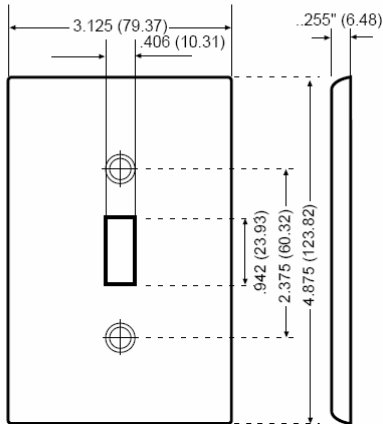

PJ Toggle Series- Midway Size Nylon Wallplates

Standard Size

3.125" wide

1-GANG 1-Toggle

4.94" wide

2-GANG 2-Toggle

Midway Size

6.75" wide

3-GANG 3-Toggle

8.56" wide

4-GANG 4-Toggle

Toggle Device Wallplate, Midway Size, Thermoplastic Nylon, Device Mount

PRODUCT FEATURES:

Type: Midway Size
 Gang: 1, 2, 3 or 4
 Device Graphic: Toggle
 Material: Thermoplastic Nylon
 Mount: Device
 Standards and Certifications: UL/CSA
 Warranty: 10-Year Limited
 Brand: Leviton

MIDWAY WALLPLATES:

All Leviton Midway wallplates can be mounted onto larger volume outlet boxes and/or used to hide wall irregularities. All 1-Gang Midway wallplates are 4.875" H x 3.125" W. Midway wallplates are a full 0.375" higher and wider than standard wallplates.