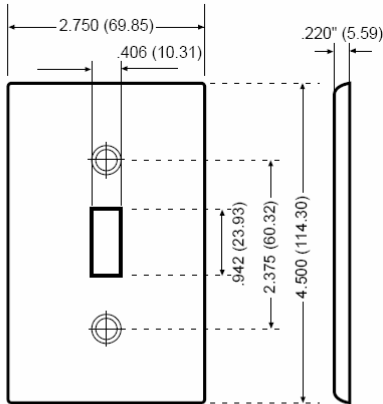

PJ Toggle Series- Midway Size Nylon Wallplates

Standard Size

3.125" wide

1-GANG 1-Toggle

4.94" wide

2-GANG 2-Toggle

Midway Size

6.75" wide

3-GANG 3-Toggle

8.56" wide

4-GANG 4-Toggle

Toggle Device Wallplate, Midway Size, Thermoplastic Nylon, Device Mount

PRODUCT FEATURES:

Type: Midway Size
 Gang: 1, 2, 3 or 4
 Device Graphic: Toggle
 Material: Thermoplastic Nylon
 Mount: Device
 Standards and Certifications: UL/CSA
 Warranty: 10-Year Limited
 Brand: Leviton

MIDWAY WALLPLATES:

All Leviton Midway wallplates can be mounted onto larger volume outlet boxes and/or used to hide wall irregularities. All 1-Gang Midway wallplates are 4.875" H x 3.125" W. Midway wallplates are a full 0.375" higher and wider than standard wallplates.