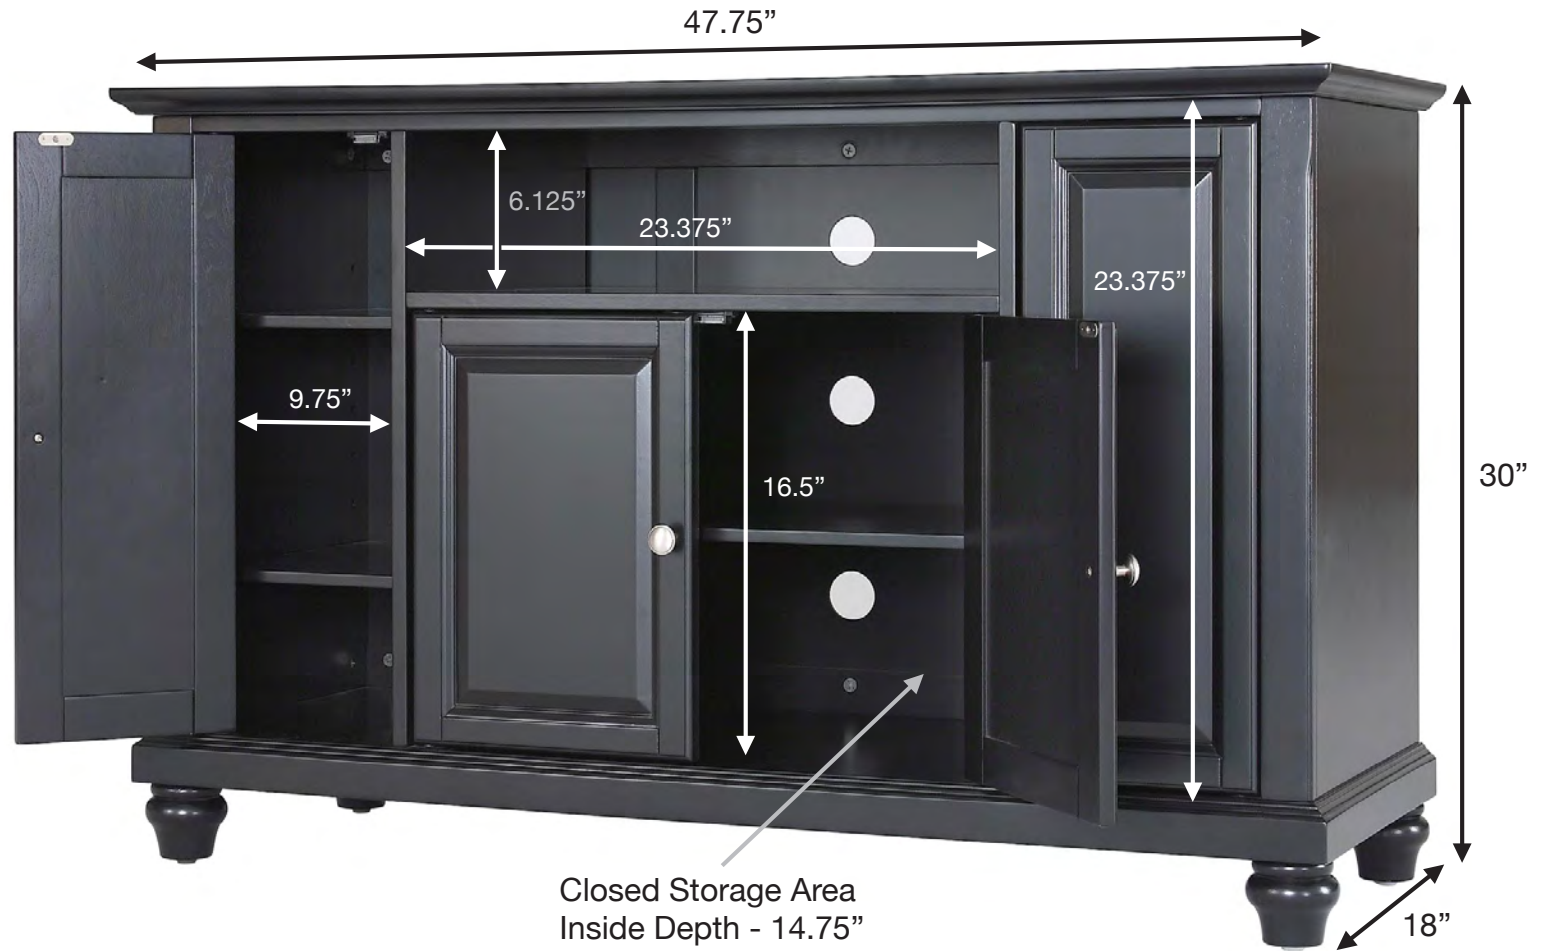

48" TV STANDS KF10002

Subtract 2" from height for Bun Foot