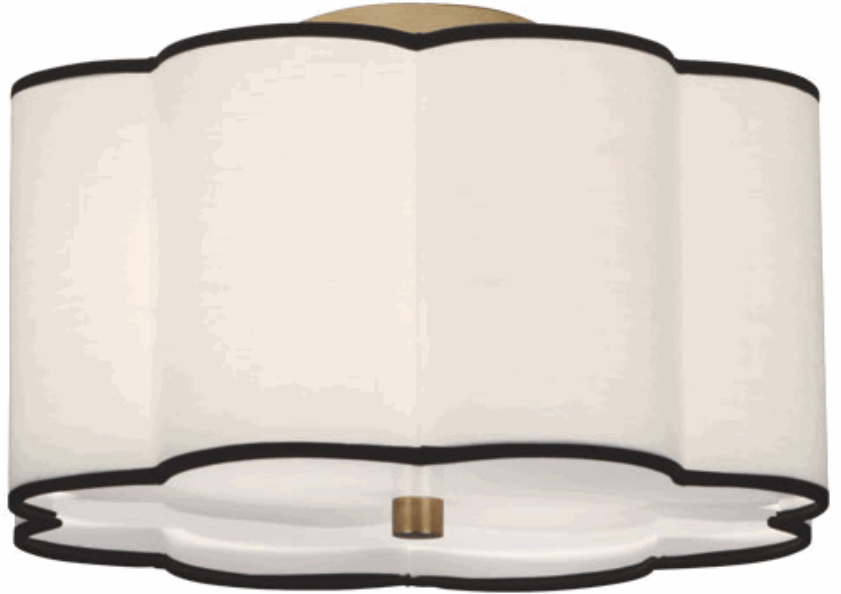

AXIS

2139

Semi-Flush Mount

2 - 100W Max.

Bulb Type: A

Direct Wire

Aged Brass Finish

Scalloped Fondine Fabric Shade w/ Contrasting Trim

15" Dia. White Acrylic Diffuser

FINISH / SHADE OPTION

D2139 - Blackened Antique Nickel

Ascot White Shade w/

Contrasting Trim