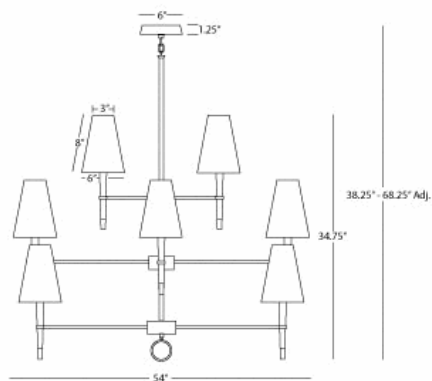

JONATHAN ADLER

VENTANA

674

3-Tier, 12 - Light Chandelier

12 - 25W Max.

Bulb Type: B9.5 Candelabra

Direct Wire Only

Ebony Finished Wood w/ Antique Brass Finished

Accents

Natural Linen Fabric Shades w/ Rolled Edge Hem

Susp. Hardware: 3pcs. -5/8" x 12" & 1pc. -5/8" x 6"

Extension Rods

FNISH OPTION:

PN674 - Polished Nickel Finished Accents

**\*\* Available for Quick SHIP \*\***