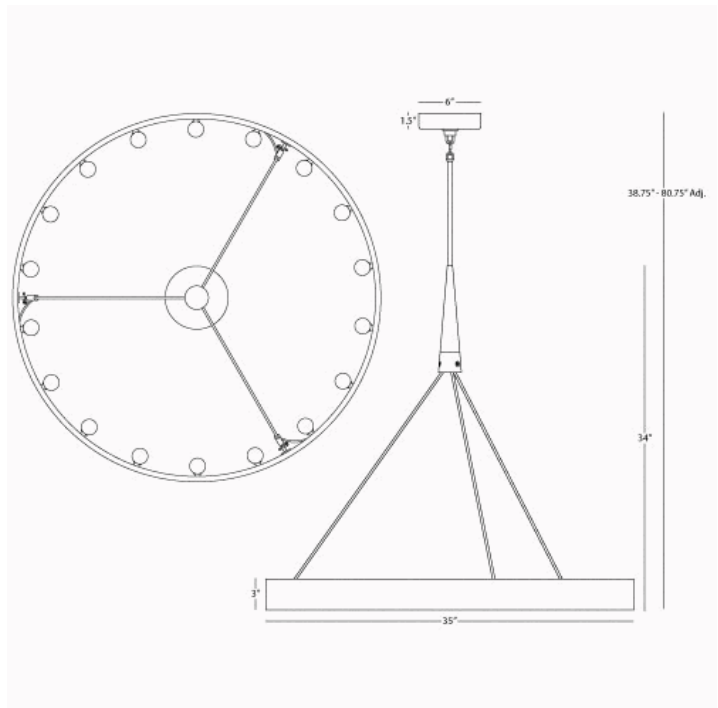

RICO ESPINET

CANDELARIA

Z2091

Large Chandelier

18-40W Max.

Bulb Type: A

Direct Wire Only

Deep Patina Bronze Finish

Susp. Hardware: 3 pcs - 5/8" x 12"

& 1pc - 5/8" x 6" Extension Rods

Shown with Historical Bulbs SOLD SEPARATELY (Styl

BUL18)

FINISH OPTION:

B2091 - Brushed Nickel

S2091 - Polished Nickel

**** Available for Quick SHIP ****